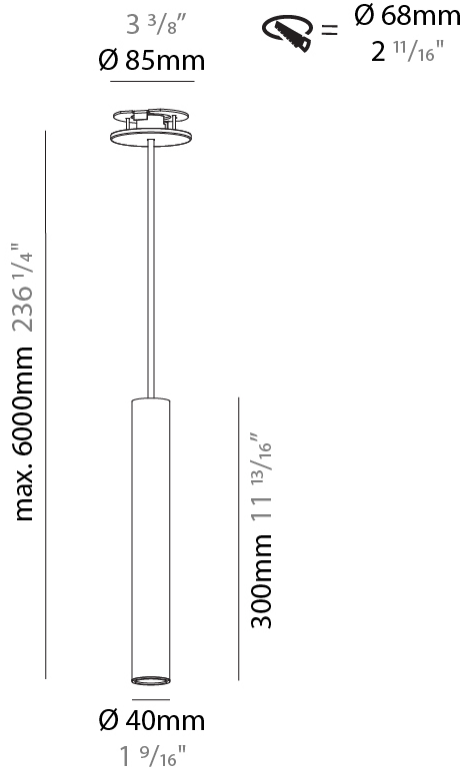

GENERAL

Series: Hangover
Subseries: Hangover Monopoint Recessed Canopy
Brand: Prolicht
Division: Architectural
Mounting Type: Suspension
Mounting Location: Ceiling
Subcategory: Pendant

PHYSICAL

Shape: Cylinder
Diameter (mm): 40
Diameter (in): 1 9/16"
Height (mm): 300
Height (in): 11 13/16"
Max. Overall Height (mm): 2300
Max. Overall Height (in): 90 9/16"
Light Distribution: Downlight
Diffuser: Shine Ring 0-6
Fixture Finish: SSR / BKV / CWI / CRY / HAB / UFT / ITA / RUA / FTG / MYG / LOD / PUS / FRO / FUP / KIA / POP / BLS / SPG / MEY / GOH / GUM / CHC / COM / ABZ / JAG / OBR / MOS / ROR
Fixture Material: Aluminum
Cable Details: 2000mm / 6000mm Cable in White / Black / Orange / Red
Cut-out Measurements: 68mm / 2 11/16"

ELECTRICAL

Lamp Type: LED (Zhaga Standard)
Input Wattage (W): 10.9
Total Output Wattage (W): 9
Dimming: Non-Dimmable
Driver Included: Yes
Driver Location: External
Driver Type: Constant Current
Driver Class: Class 2
Input Voltage (V): 120
Constant Current (mA): 500
Upon Request: Remote: 0-10Vdc dimming / Phase dimming 120Vac

LED

Number of LEDs: 1
Color Temperature (°K): 2700 / 3000 / 4000
Max. Delivered Lumen (lm): 842
CRI: >90 CRI
Lamp Life (hrs): 50000
Upon Request: ***3500K available in minimum quantities (larger quantities upon request)

OPTICAL

Reflector°: 40 / 50

RATINGS AND CERTIFICATIONS

Certified By: Certified for North American Standards
IP rating: IP20