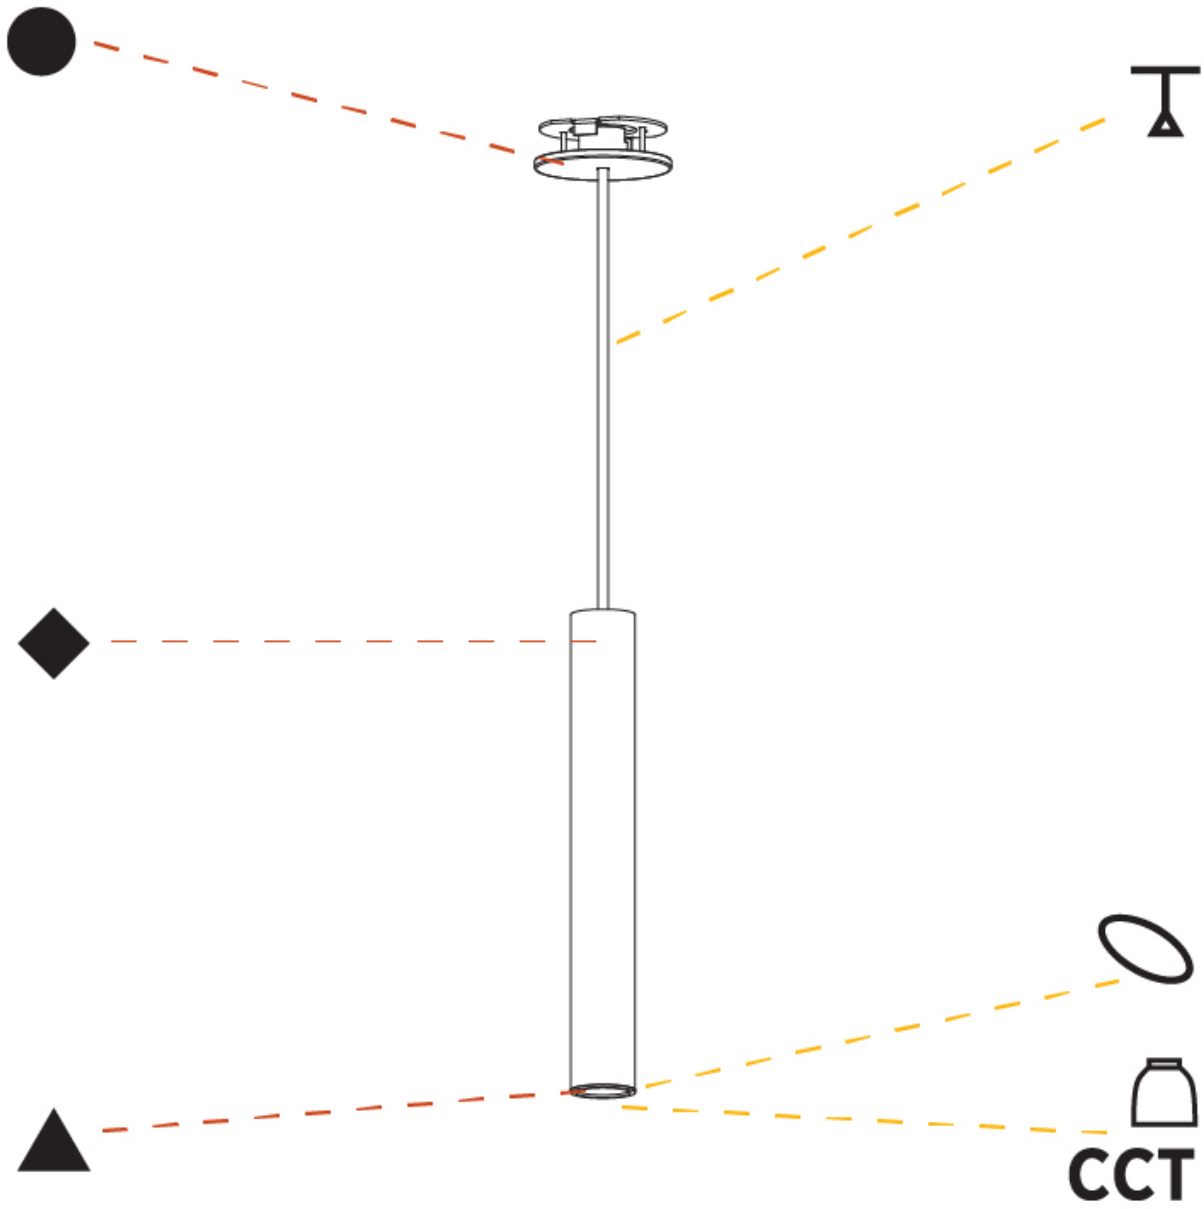

GENERAL

Series: Hangover
Subseries: Hangover Monopoint Recessed Canopy
Brand: Prolicht
Division: Architectural
Mounting Type: Suspension
Mounting Location: Ceiling
Subcategory: Pendant

PHYSICAL

Shape: Cylinder
Diameter (mm): 40
Diameter (in): 1 9/16"
Height (mm): 300
Height (in): 11 13/16"
Max. Overall Height (mm): 2300
Max. Overall Height (in): 90 9/16"
Light Distribution: Downlight
Diffuser: Shine Ring 0-6
Fixture Finish: SSR / BKV / CWI / CRY / HAB / UFT / ITA / RUA / FTG / MYG / LOD / PUS / FRO / FUP / KIA / POP / BLS / SPG / MEY / GOH / GUM / CHC / COM / ABZ / JAG / OBR / MOS / ROR
Fixture Material: Aluminum
Cable Details: 2000mm / 6000mm Cable in White / Black / Orange / Red
Cut-out Measurements: 68mm / 2 11/16"

OPTICAL

Reflector°: 40 / 50

RATINGS AND CERTIFICATIONS

Certified By: Certified for North American Standards
IP rating: IP20

HANGOVER MONOPOINT RECESSED CANOPY SUSPENSION

A300151-

PROJECT
TYPE
SPECIFIER
QUANTITY
DATE

GENERAL

Series: Hangover
Subseries: Hangover Monopoint Surface Canopy
Brand: Prolicht
Division: Architectural
Mounting Type: Suspension
Mounting Location: Ceiling
Subcategory: Pendant

PHYSICAL

Shape: Cylinder
Diameter (mm): 40
Diameter (in): 1 9/16
Height (mm): 300
Height (in): 11 13/16
Max. Overall Height (mm): 2300
Max. Overall Height (in): 90 9/16
Light Distribution: Downlight
Diffuser: Shine Ring 0-6
Fixture Finish: SSR / BKV / CWI / CRY / HAB / UFT / ITA / RUA / FTG / MYG / LOD / PUS / FRO / FUP / KIA / POP / BLS / SPG / MEY / GOH / GUM / CHC / COM / ABZ / JAG / OBR / MOS / ROR
Fixture Material: Aluminum
Cable Details: 2000mm / 6000mmm Cable in White / Black / Orange / Red